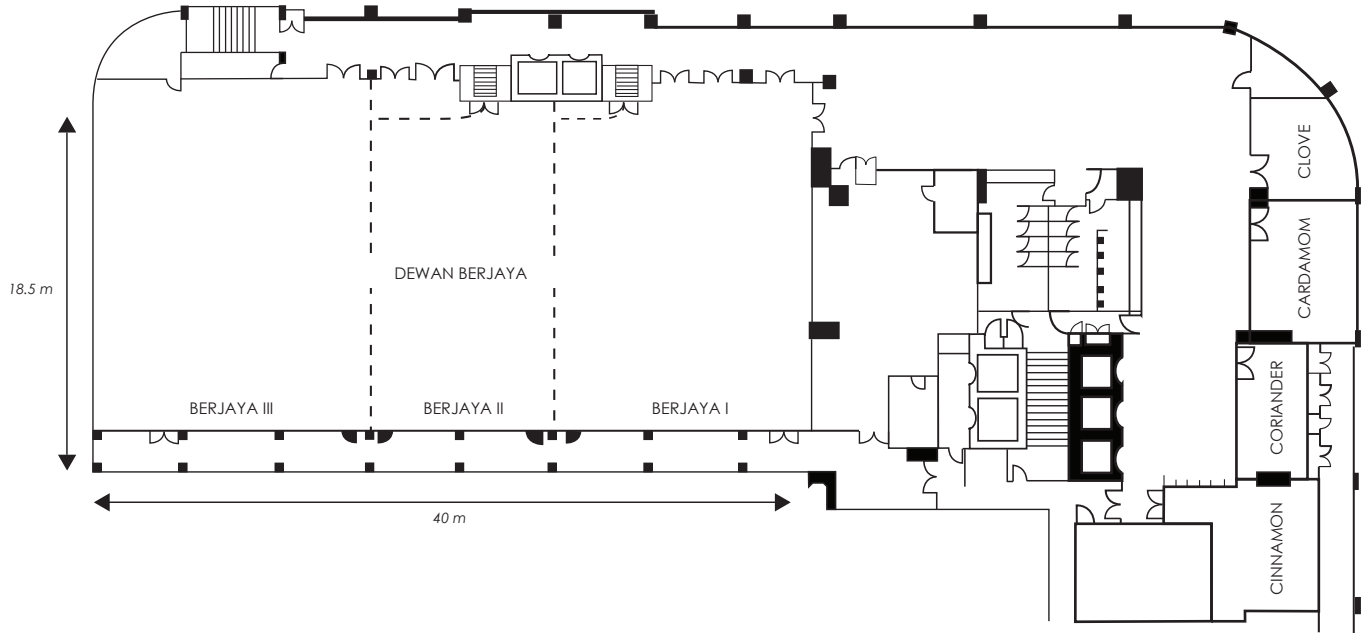

ROOM CATEGORIES

Room Category	Room Size	Room Category	Room Size
Standard	19m ²	Family Room	41.1m ²
Superior	27m ²	Executive Suite	54.1m ²
Junior Suite	41.1m ²	Presidential Suite	105m ²

HOTEL FACILITIES & SERVICES

berjayahotel.com

FLOOR PLAN MEETINGS & EVENTS

MEETINGS & EVENTS SPACE

ROOM	DIMENSION Length x Width (m)	SEATING CAPACITY							
		THEATRE	CLASSROOM	WORKSHOP	BOARDROOM	U-SHAPE	HOLLOW SQUARE	BUFFET	BANQUET
Berjaya I	17.5 x 15.5	260	120	84	40	42	48	120	160
Ballroom II	17.5 x 10.5	208	96	63	40	42	48	120	120
Berjaya III	18.5 x 14	300	120	112	40	48	54	120	150
Dewan Berjaya	40 x 18.5	900	504	350	82	95	106	450	700
Clove	5 x 5.5	25	12	-	12	9	12	-	20
Cardamom	7.5 x 5.5	40	18	14	20	15	18	-	30
Coriander	7 x 3.5	24	-	-	20	-	-	-	20
Cinamon	6 x 5.5	40	18	14	20	15	18	-	30
Nutmeg	13 x 6	100	45	42	30	25	30	60	80
Cassia	17.5 x 14	150	57	70	32	30	36	100	110