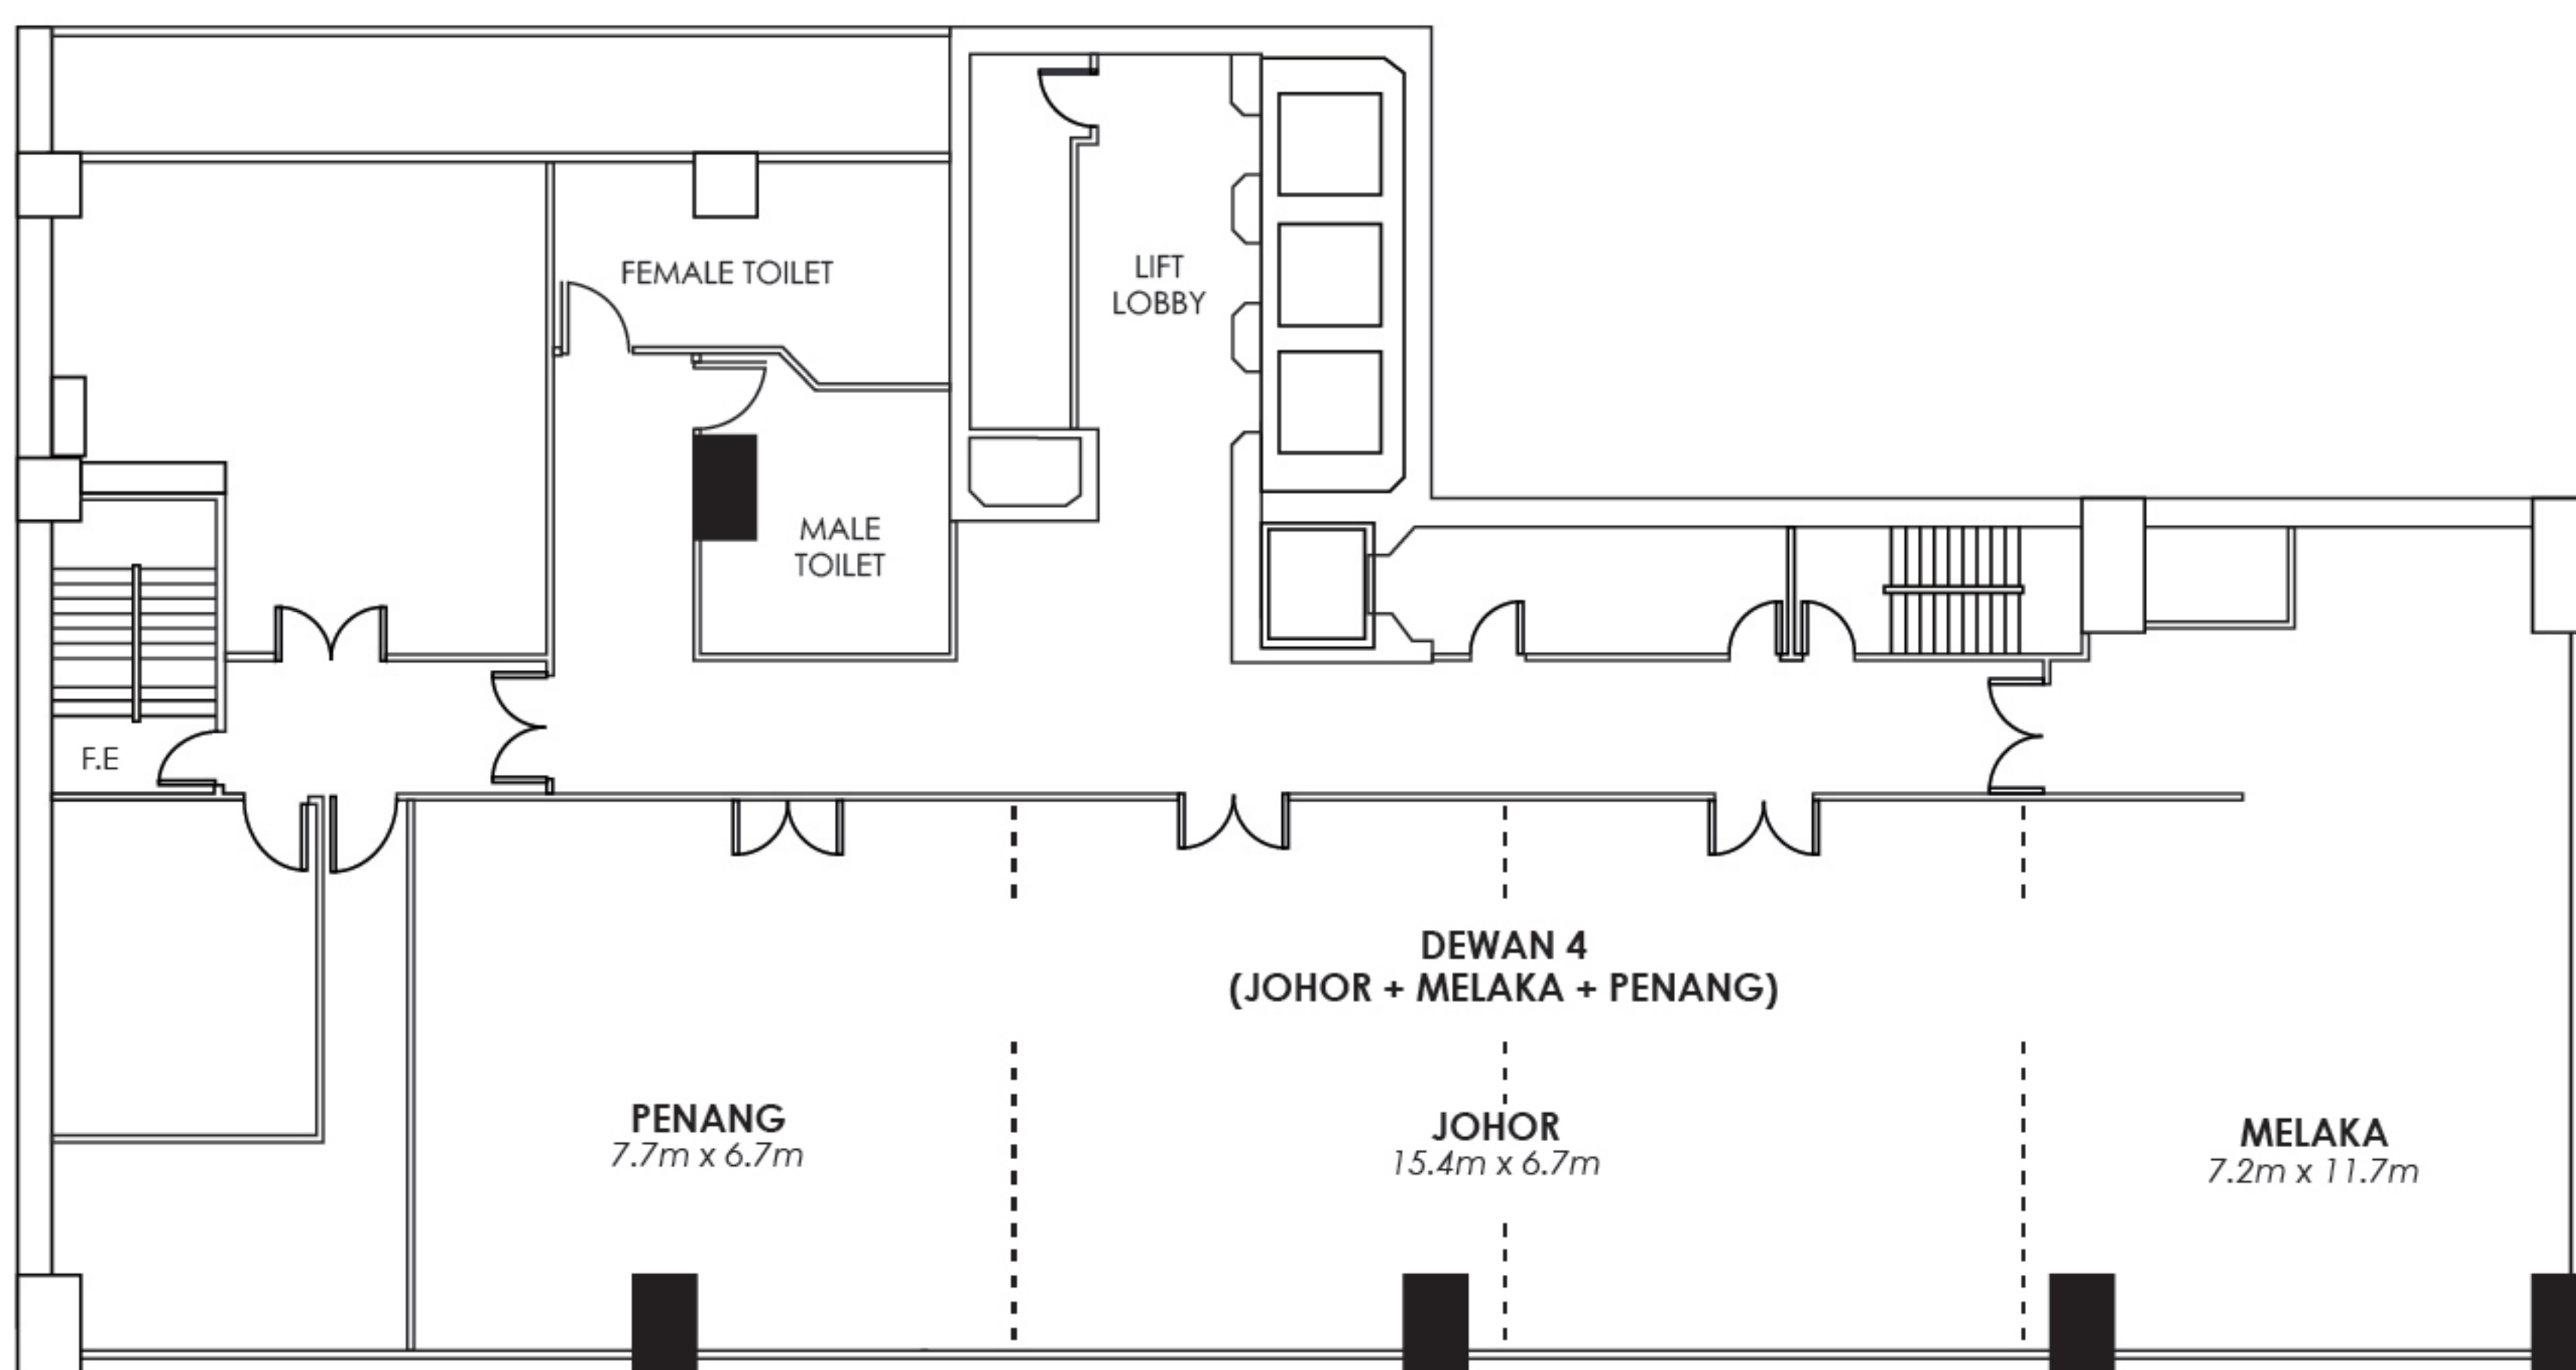

LOCATION

Located in the heart of Makati City. Berjaya Makati is an ideal option for discerning travellers. It is in the vicinity of Manila's best recreational facilities and finest attractions.

ACCOMODATION

3-star • 223 keys • air-conditioning • multi-lingual cable television • NDD / IDD phone with hotel information services • in-room Wi-Fi access • safe deposit box • mini bar • coffee and tea facilities • hairdryer • private bath shower

MEETING FACILITIES

Dewan 3 (up to 180 persons), divisible into 3 meeting rooms • Dewan 4 (up to 180 persons), divisible into 3 meeting rooms • T Corner (up to 40 persons)

LOCAL ATTRACTIONS

Within Poblacion area where popular bars and restaurants are located • 8km from SM Mall of Asia • walking distance from Century City Mall • 2km from Rockwell Center upscale shops • 2km from Glorietta and Greenbelt Malls • 2km from Ayala Museum • 9km from Cultural Center of the Philippines, Monumental Rizal Park, Intramuros and Fort Santiago.

manila.inquiry@berjayahotel.com

berjayahotel.com

FLOOR PLAN MEETINGS & EVENTS

MEETINGS & EVENTS SPACE

ROOM	LOCATION	DIMENSION (M)	SEATING CAPACITY				
			U-SHAPE	CLASSROOM	THEATRE	BANQUET	BOARDROOM
Dewan 3 (Langkawi, Tioman & Redang)	3 rd Floor		60	150	200	180	70
Langkawi	3 rd Floor	12.7 x 7.2	30	60	80	50	30
Tioman	3 rd Floor	9.4 x 7.2	25	40	60	50	25
Redang	3 rd Floor	6.7 x 11.7	30	30	40	40	20
Dewan 4 (Johor, Melaka & Penang)	4 th Floor		60	150	200	180	70
Johor	4 th Floor	15.4 x 6.7	30	60	80	50	30
Melaka	4 th Floor	7.2 x 11.7	25	40	60	50	25
Penang	4 th Floor	7.7 x 6.7	20	25	30	20	15
T Corner	Mezzanine	7.2 x 10.5	15	40	50	30	20