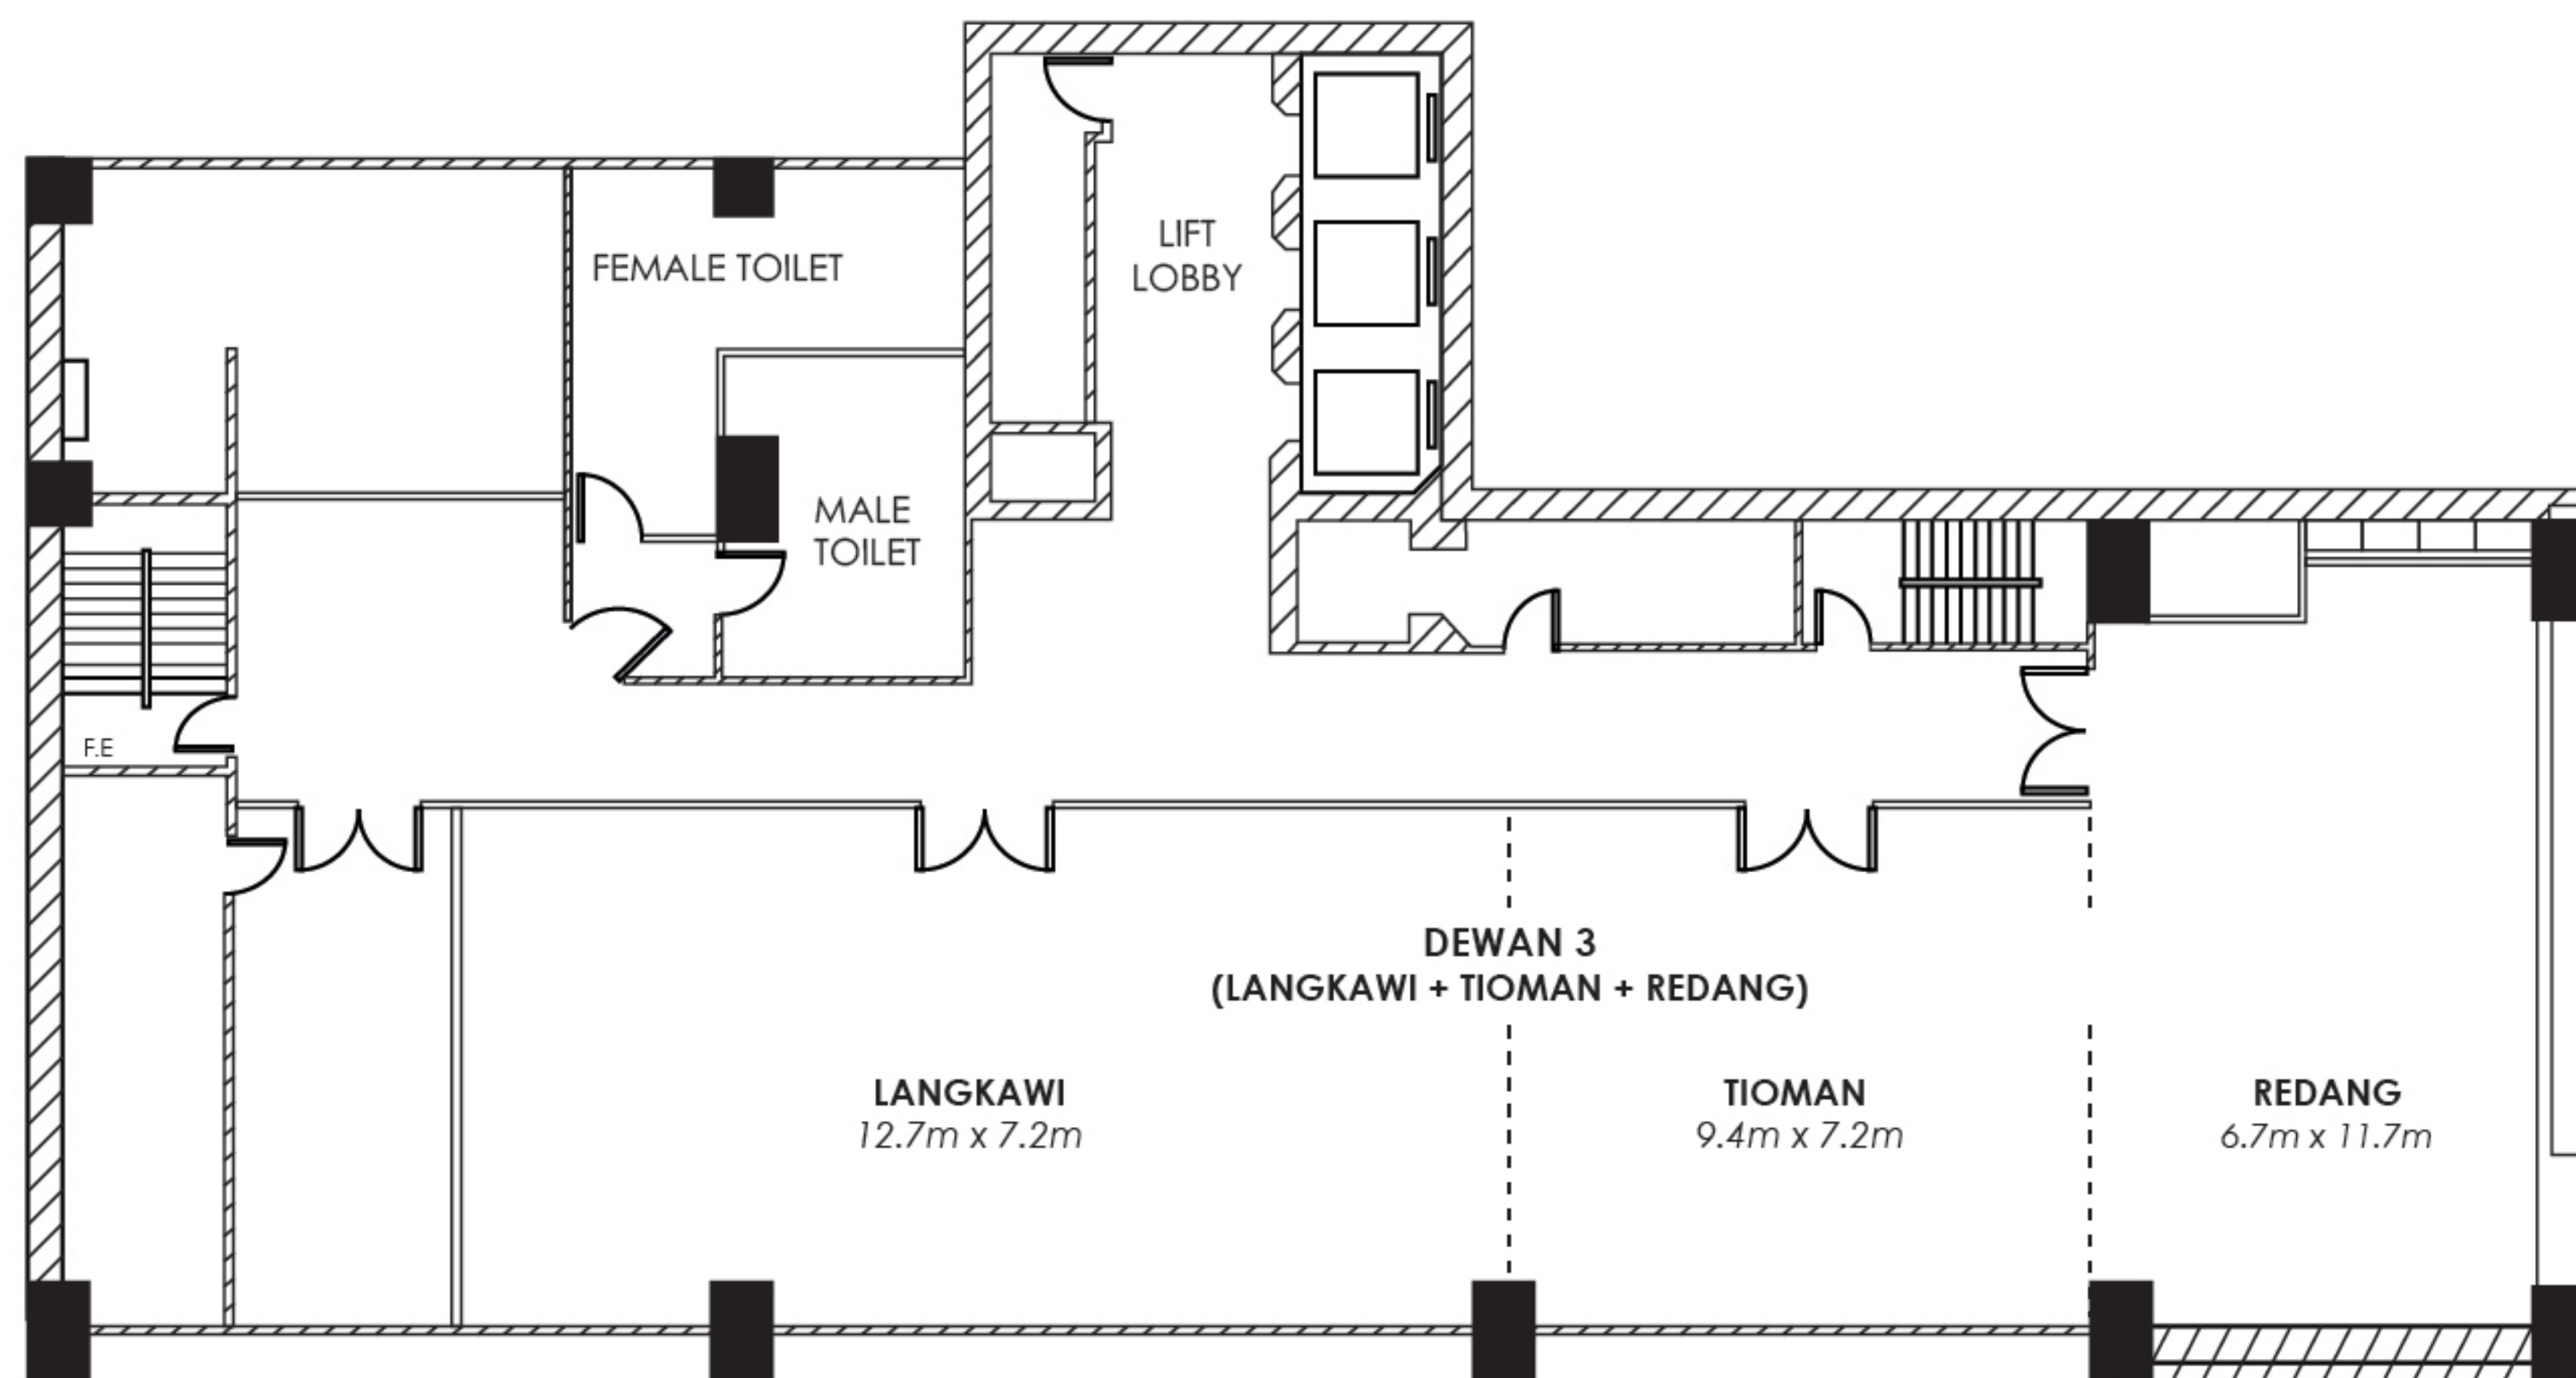

manila.inquiry@berjayahotel.com

berjayahotel.com

FLOOR PLAN MEETINGS & EVENTS

MEETINGS & EVENTS SPACE

ROOM	LOCATION	DIMENSION (M)	SEATING CAPACITY				
			U-SHAPE	CLASSROOM	THEATRE	BANQUET	BOARDROOM
Dewan 3 (Langkawi, Tioman & Redang)	3 rd Floor		60	150	200	180	70
Langkawi	3 rd Floor	12.7 x 7.2	30	60	80	50	30
Tioman	3 rd Floor	9.4 x 7.2	25	40	60	50	25
Redang	3 rd Floor	6.7 x 11.7	30	30	40	40	20
Dewan 4 (Johor, Melaka & Penang)	4 th Floor		60	150	200	180	70
Johor	4 th Floor	15.4 x 6.7	30	60	80	50	30
Melaka	4 th Floor	7.2 x 11.7	25	40	60	50	25
Penang	4 th Floor	7.7 x 6.7	20	25	30	20	15
T Corner	Mezzanine	7.2 x 10.5	15	40	50	30	20